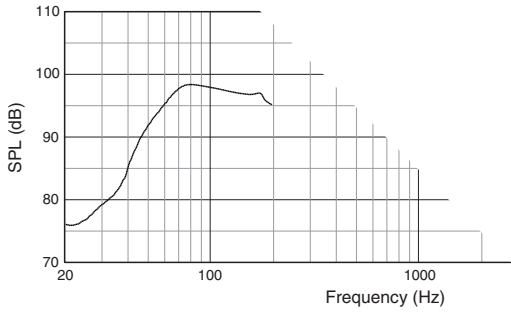

▶ CV3

mm inch