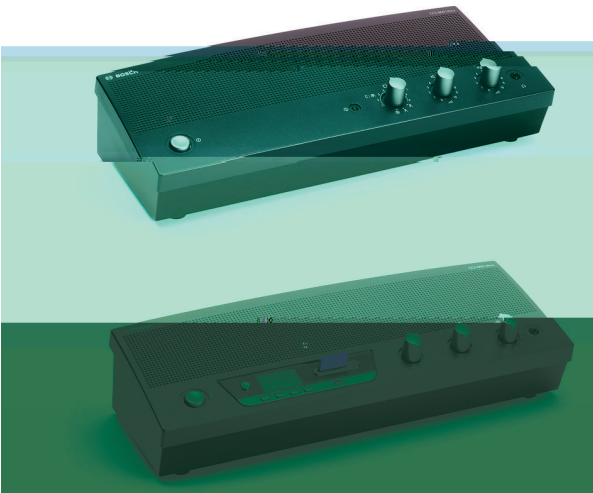

CCS-CU

www.boschsecurity.com.cn

MP3

150

(CU) CCS Ultro

(CCS-CUD-CN, CCS-CURD-CN)

“ ” “Larsen ”

MP3
(CCS-CURD-CN)

SD

SD

PC

USB

PC

SD

LED

(CCS-CURD-CN)