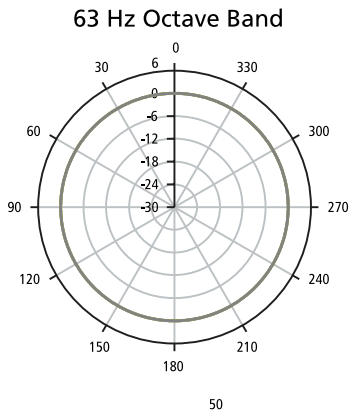

LT 6403
full-range loudspeaker

BOSE

LT 6403

full-range loudspeaker

Directivity Index and Q

LT 6403

full-range loudspeaker

Horizontal Plots

LT 6403

LT 6403

full-range loudspeaker

Vertical Plots